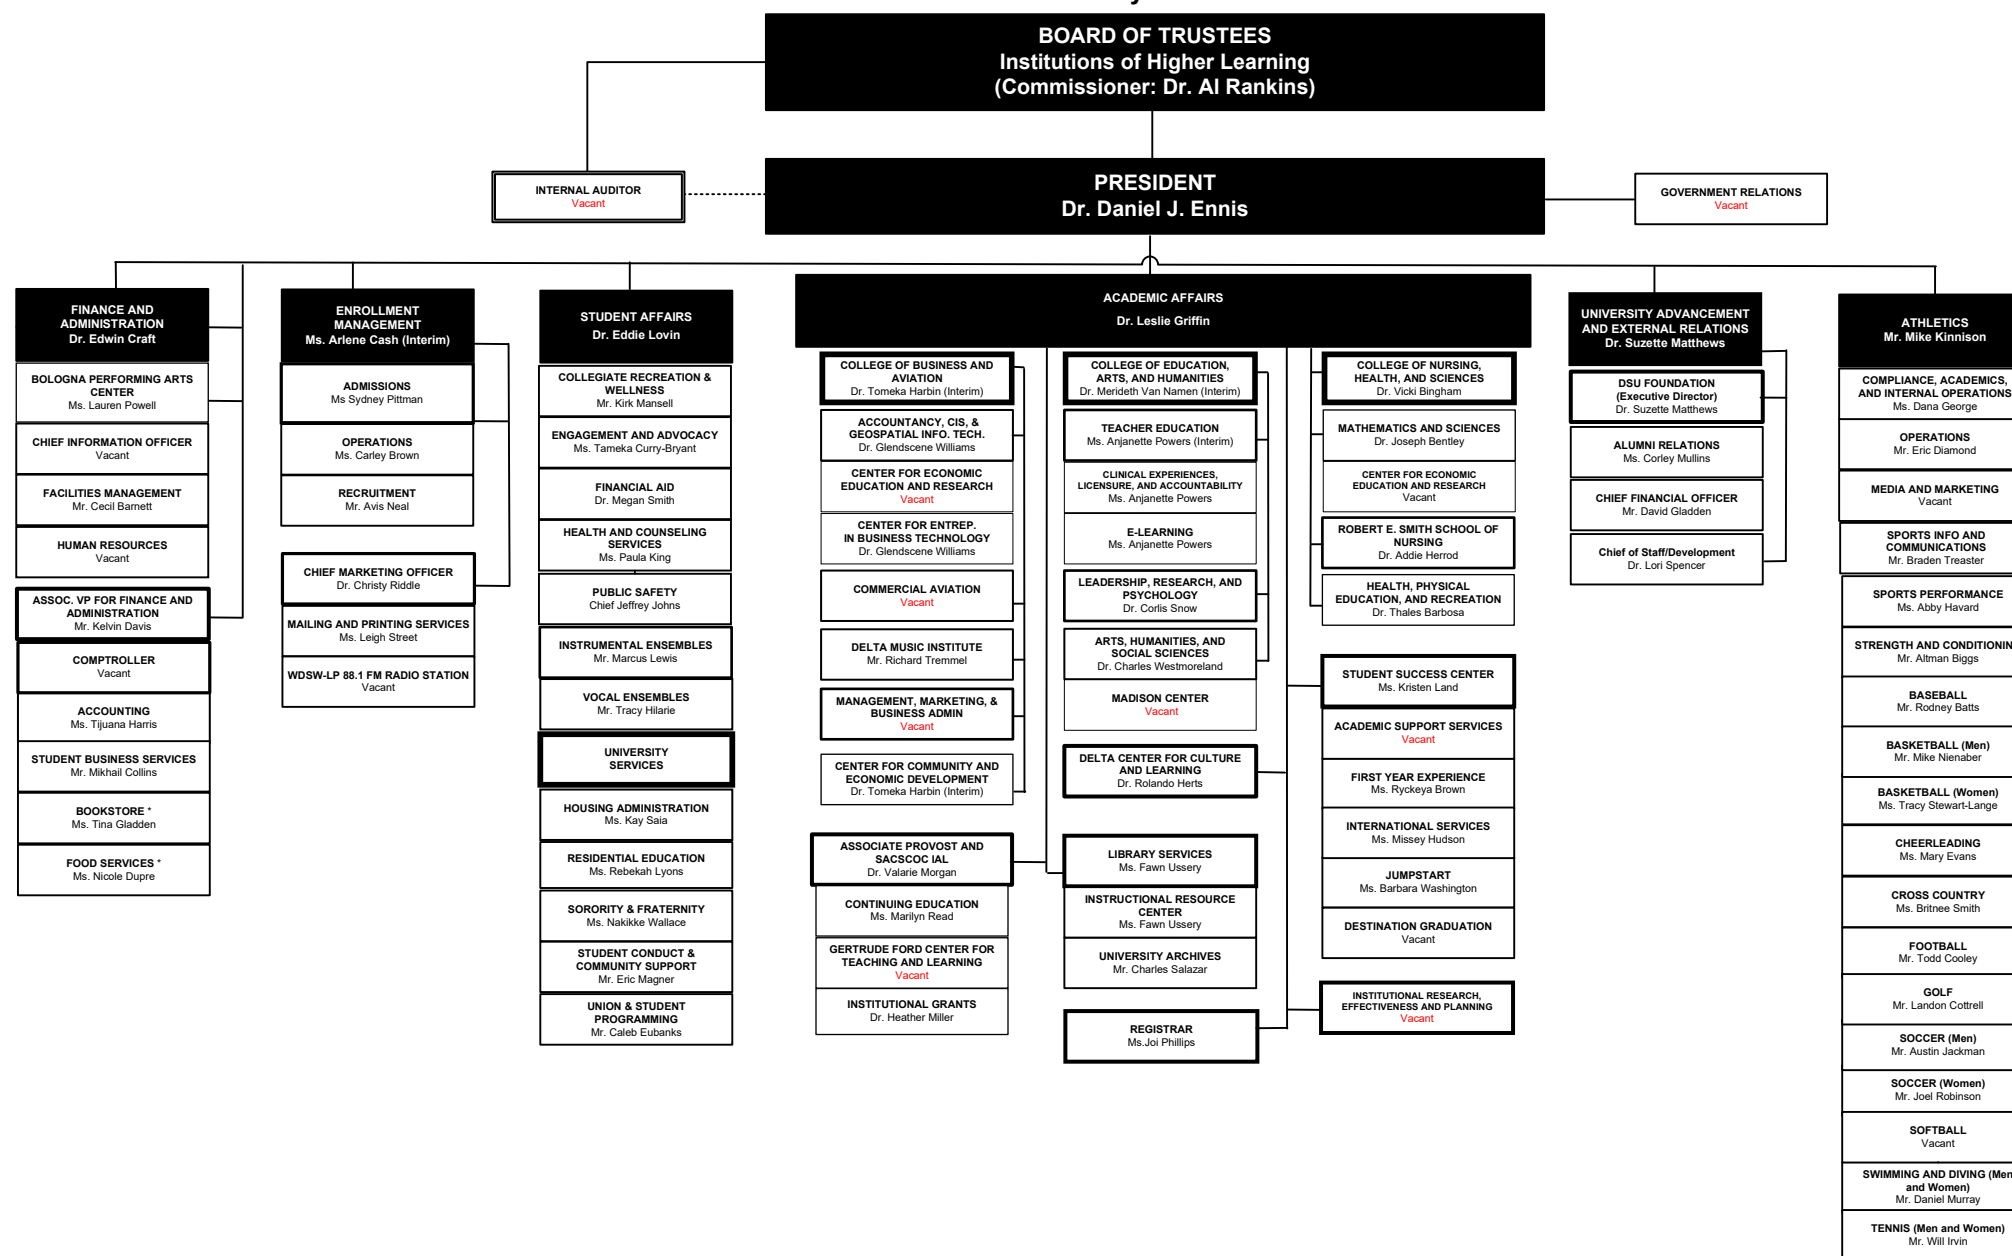

**DELTA STATE UNIVERSITY  
ADMINISTRATIVE AND ACADEMIC ORGANIZATION  
July 2024**

\* Managed by external entity